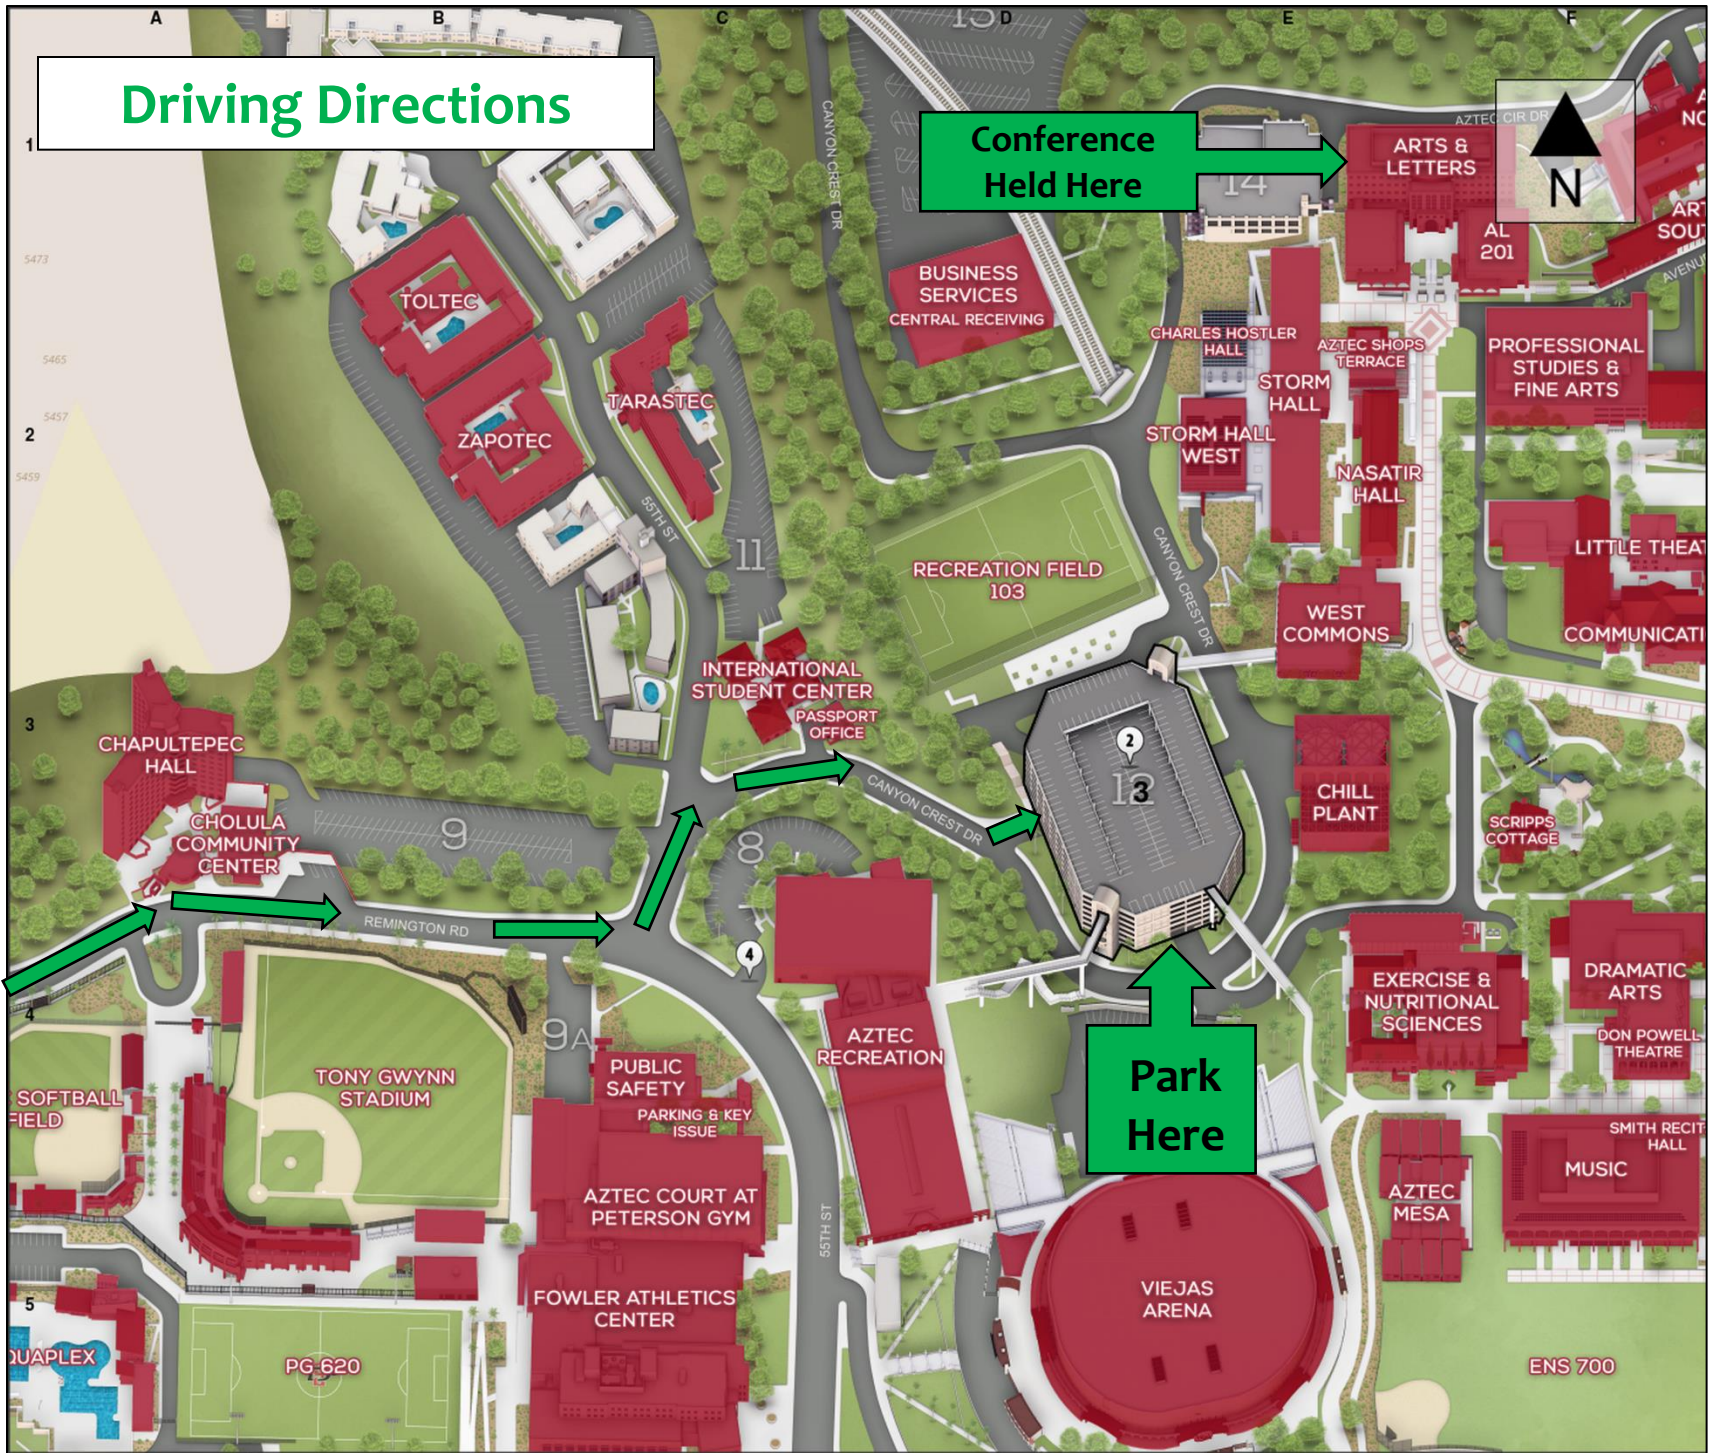

Driving Directions

Conference
Held Here

Park
Here

Walking Directions

BUSINESS SERVICES
CENTRAL RECEIVING

CHARLES HOSTLER HALL

ARTS & LETTERS

AL 201

PROFESSIONAL STUDIES & FINE ARTS

STORM HALL

AZTEC SHOPS TERRACE

STORM HALL WEST

NASATIR HALL

RECREATION FIELD 103

WEST COMMONS

LITTLE T...

ONAL ENTER
ASSPORT OFFICE

Park Here

12

CHILL PLANT

SCRIPPS COTTAGE

COMMUN...