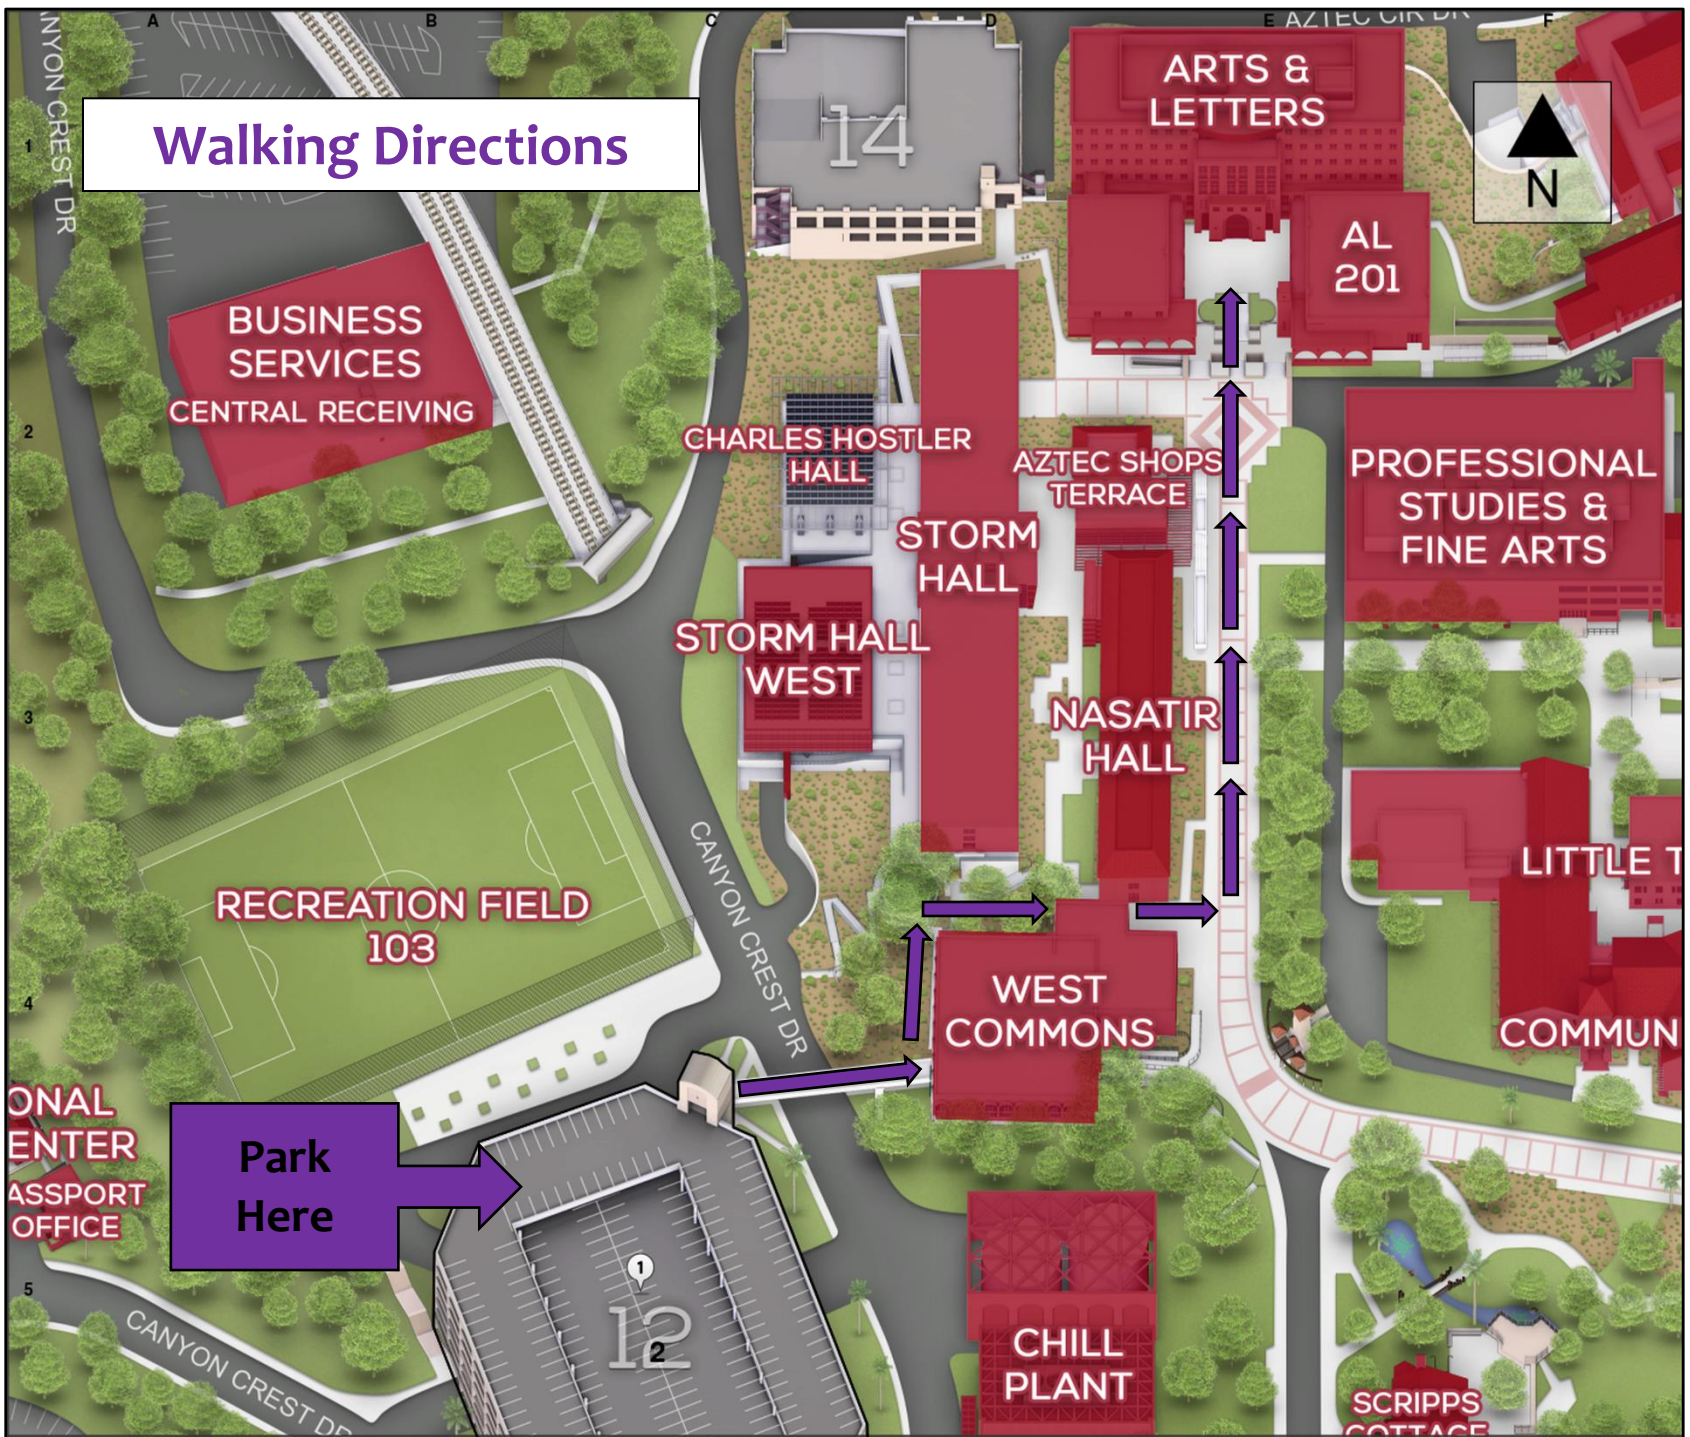

Driving Directions

Conference
Held Here

Park
Here

Walking Directions

BUSINESS SERVICES
CENTRAL RECEIVING

CHARLES HOSTLER HALL

ARTS & LETTERS

AL 201

PROFESSIONAL STUDIES & FINE ARTS

STORM HALL

AZTEC SHOPS TERRACE

STORM HALL WEST

NASATIR HALL

RECREATION FIELD 103

WEST COMMONS

LITTLE T...

ONAL ENTER
ASSPORT OFFICE

Park Here

12

CHILL PLANT

SCRIPPS COTTAGE

COMMUN...